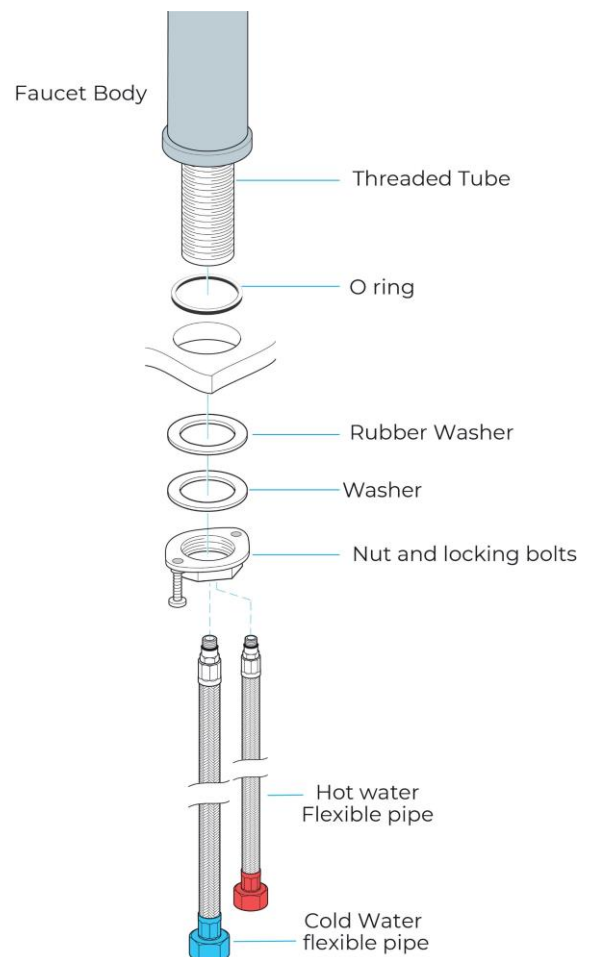

GIORGIA ANTIQUE BRASS & CERAMIC HOT AND COLD BRASS KITCHEN SINK FAUCET DECK MOUNTED SINGLE HANDLE KITCHEN MIXER TAP SPECS

Specs:

- Type : Bathroom Sink Faucet
- Valve Core Material : Ceramic
- Surface Treatment : Painted
- Installation Type : Deck Mount
- Style : Single Holder Single Hole
- Style : Contemporary
- Number of Handle : Single Handle
- Hot & Cold Water : Yes
- Faucet Mount : Single Hole
- Type : Ceramic Plate Spool