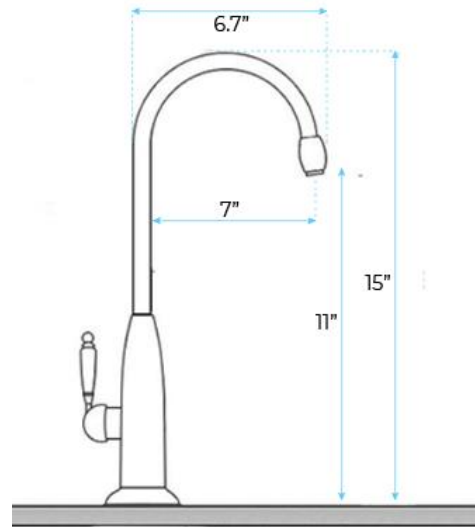

GIORGIA ANTIQUE BRASS & CERAMIC HOT AND COLD BRASS KITCHEN SINK FAUCET DECK MOUNTED SINGLE HANDLE KITCHEN MIXER TAP SPECS

Specs:

- Type : Bathroom Sink Faucet
- Valve Core Material : Ceramic
- Surface Treatment : Painted
- Installation Type : Deck Mount
- Style : Single Holder Single Hole
- Style : Contemporary
- Number of Handle : Single Handle
- Hot & Cold Water : Yes
- Faucet Mount : Single Hole
- Type : Ceramic Plate Spool